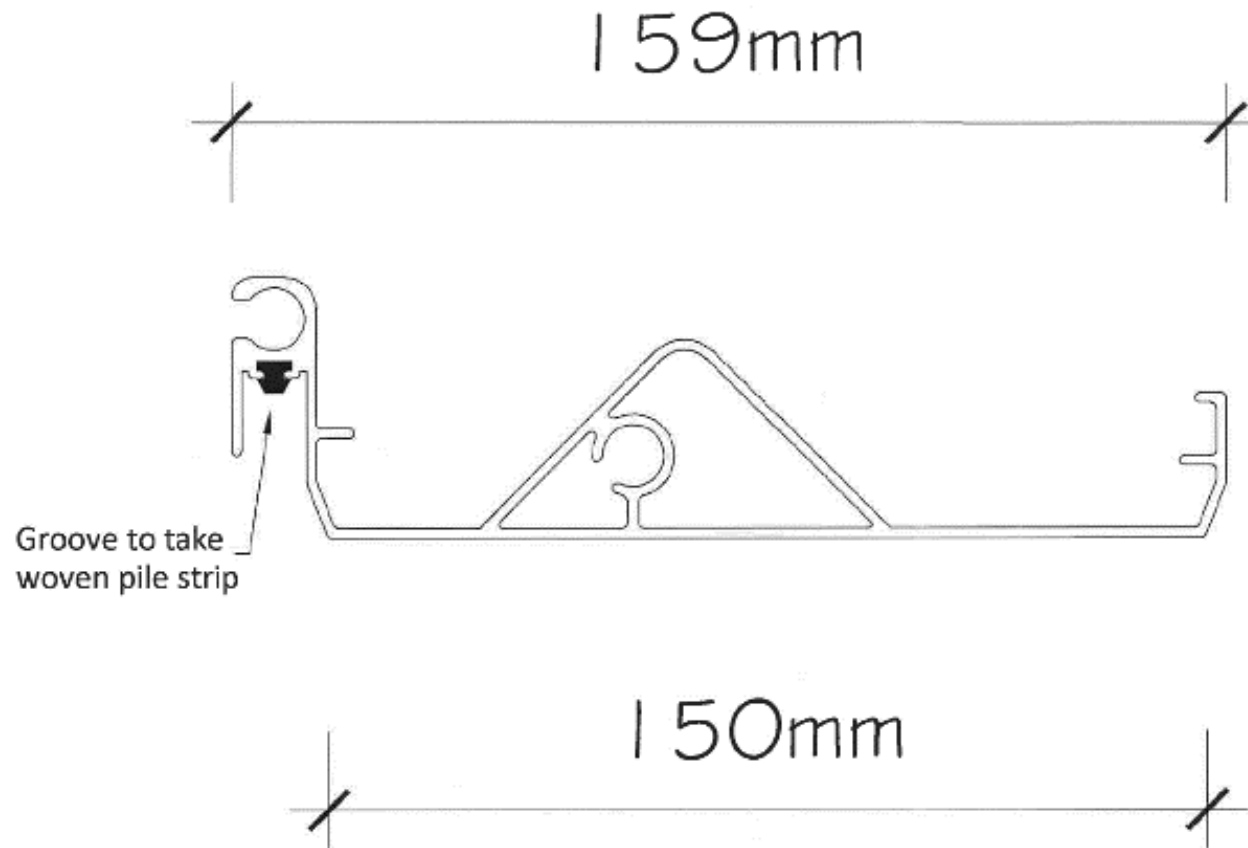

Technical Information Sheet Number 4

Summary: Ultimate150 Louvre Profile

*Note: To be used for general information purposes only.*